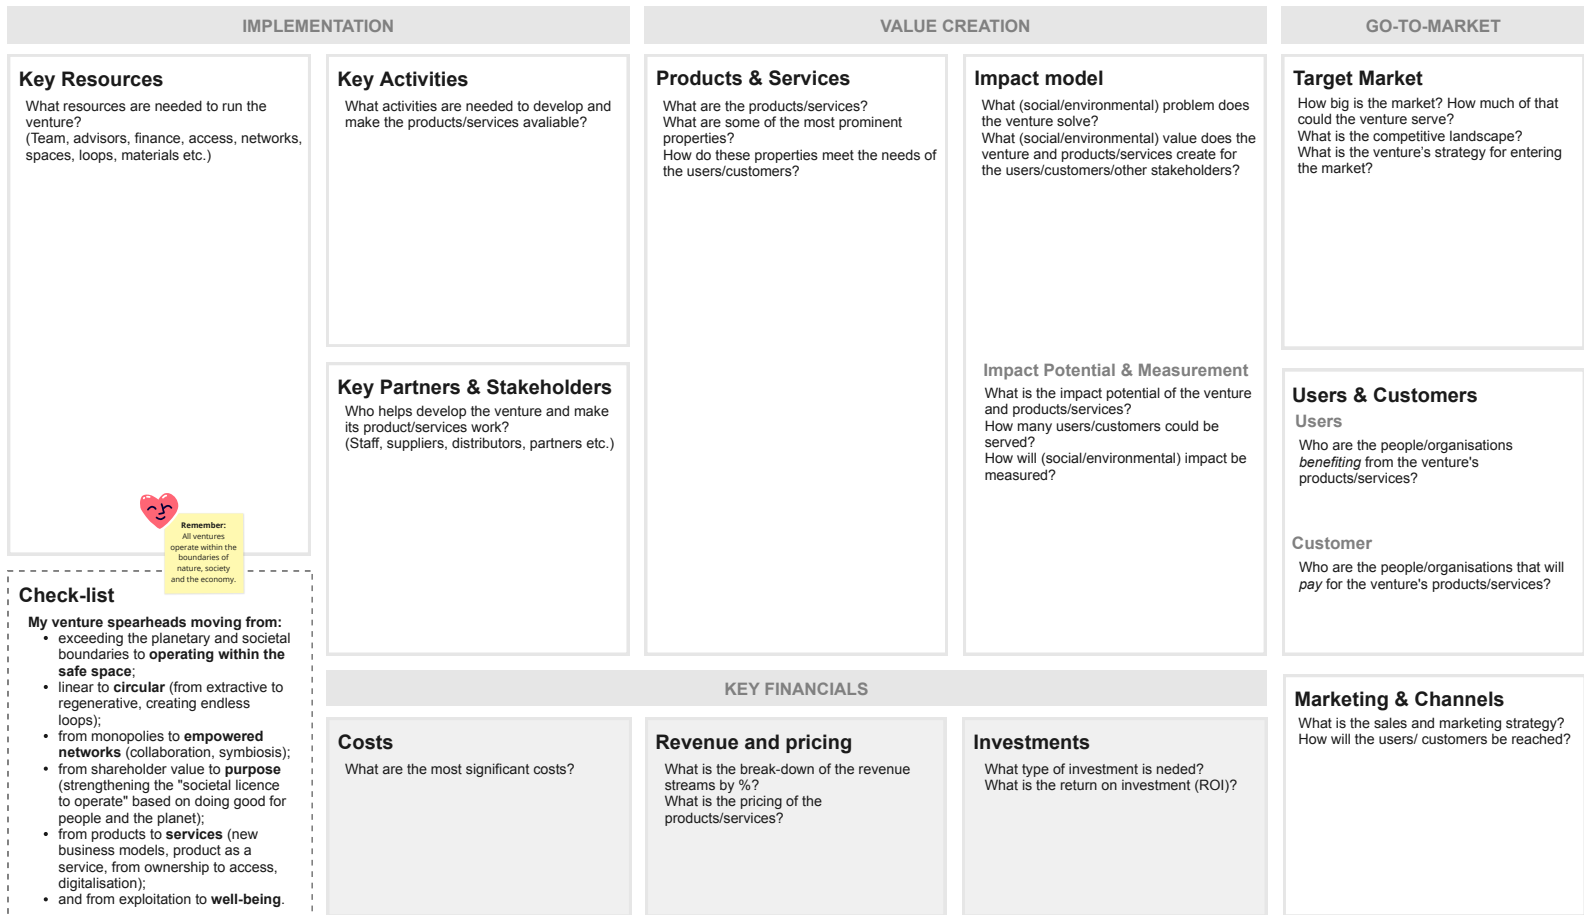

The Impact Entrepreneur Business Model Canvas

Venture:

Date:

Designed by:

Version:

For advanced impact entrepreneurs:
How does the canvas change as you scale your venture?